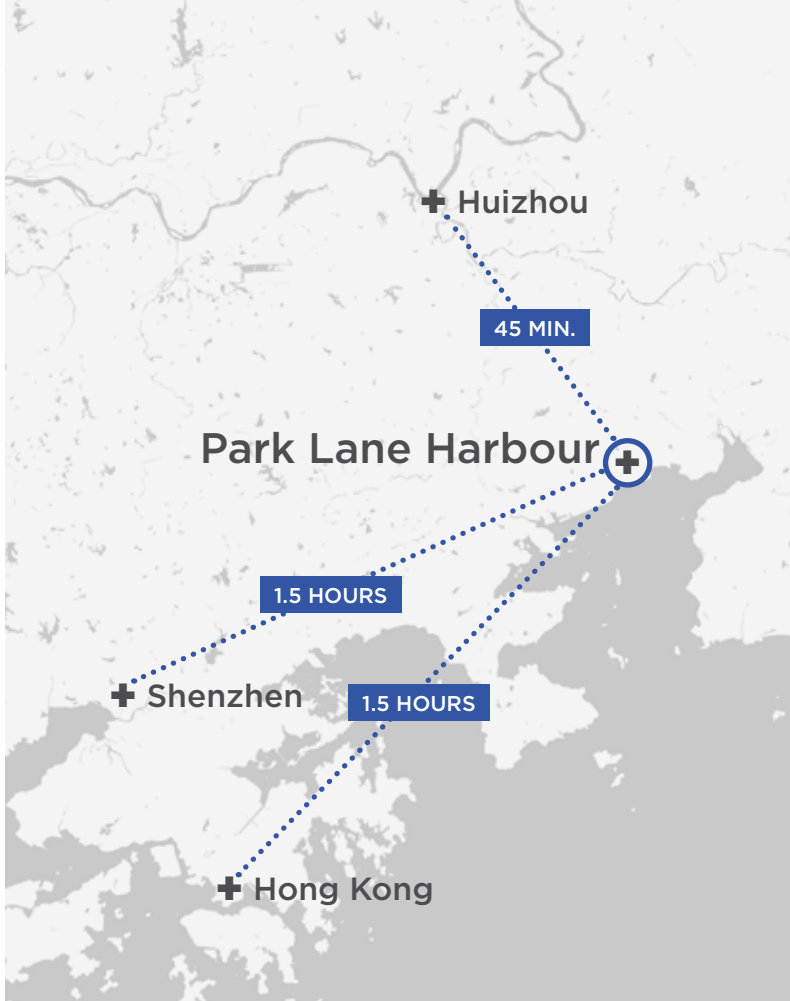

BASIS International School Park Lane Harbour

Overlooking the South China Sea's Xiaojing Bay, BASIS International School Park Lane Harbour is nestled in the hills of a master-planned beach community in the municipality of Huizhou. The campus opened in 2018 to students in grades 5-9, and now offers courses through Grade 12. Park Lane Harbour is the second BASIS International School to offer boarding.

The serene campus has excellent facilities, including state-of-the-art classrooms, soccer field and track, gymnasium, indoor swimming pool, expansive library, Apple computer lab, black-box theater, and boarding facilities for students. The school offers teachers beautiful local accommodations, and is also close to the beach, restaurants, coffee shops, offering easy access to numerous outdoor activities. Park Lane Harbour is a 1.5 hour car ride from Shenzhen and Hong Kong.

BASIS International School Park Lane Harbour is such a wonderful school, and I look forward to leading us to becoming the finest boarding school in all of China."

-Mark Lewis, Head of School

FOLLOW US ON SOCIAL MEDIA:      

jobs.basisinternationalschools.com

Why Park Lane Harbour?

- Park Lane Harbour is a growing community that offers a peaceful and calm lifestyle.
- There are many outdoor activities convenient to our campus, including bike and hiking trails, paddle-boarding, jet-skiing, and swimming.
- Shenzhen and the Hong Kong border are only a little over an hour away.
- The nearby city of Huizhou is more peaceful and calm than other big cities in China.